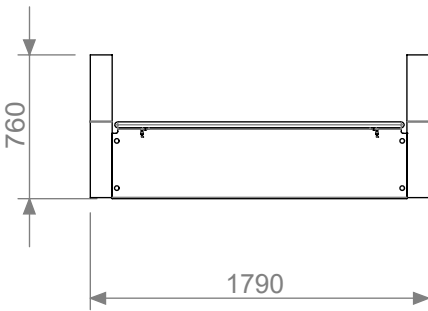

# Habitats

Bench

Article no: 5803A & 5803C

102-110 Kg

8x M10

16x M10

8x M10

# 5803A - Baseplate

Weight: 102 Kg

5803C - Casting  
Weight: 110 Kg