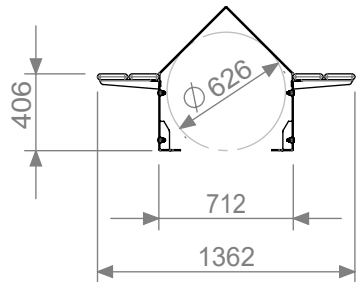

# Habitats

Bench

Article no: 5803A & 5803C

102-110 Kg

8x M10

16x M10

8x M10

# 5803A - Baseplate

Weight: 102 Kg

5803C - Casting  
Weight: 110 Kg