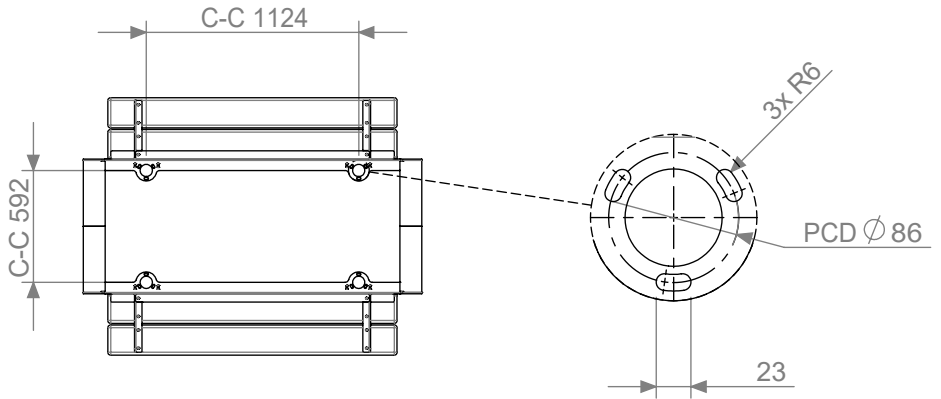

# Habitats

Bench

Article no: 5803A & 5803C

102-110 Kg

8x M10

16x M10

8x M10

# 5803A - Baseplate

Weight: 102 Kg

5803C - Casting  
Weight: 110 Kg