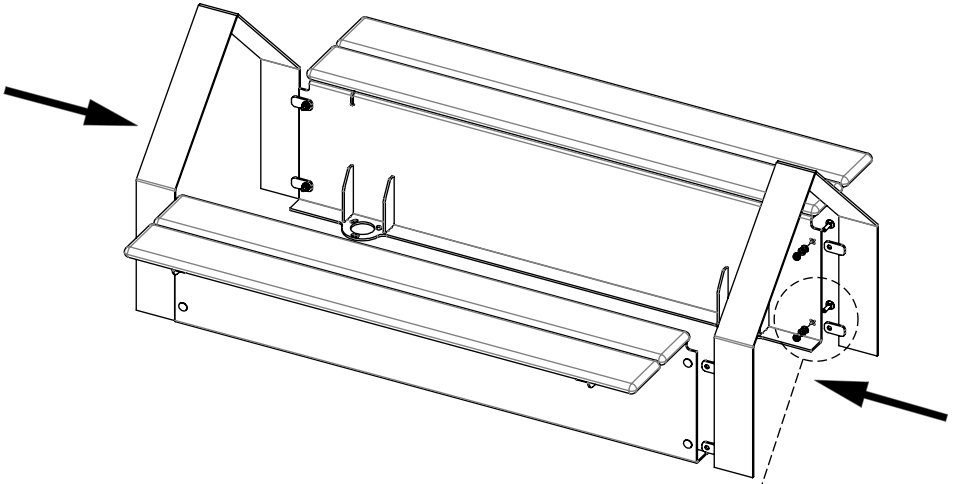

# Habitats

Bench

Article no: 5803A & 5803C

102-110 Kg

8x M10

16x M10

8x M10

# 5803A - Baseplate

Weight: 102 Kg

5803C - Casting  
Weight: 110 Kg